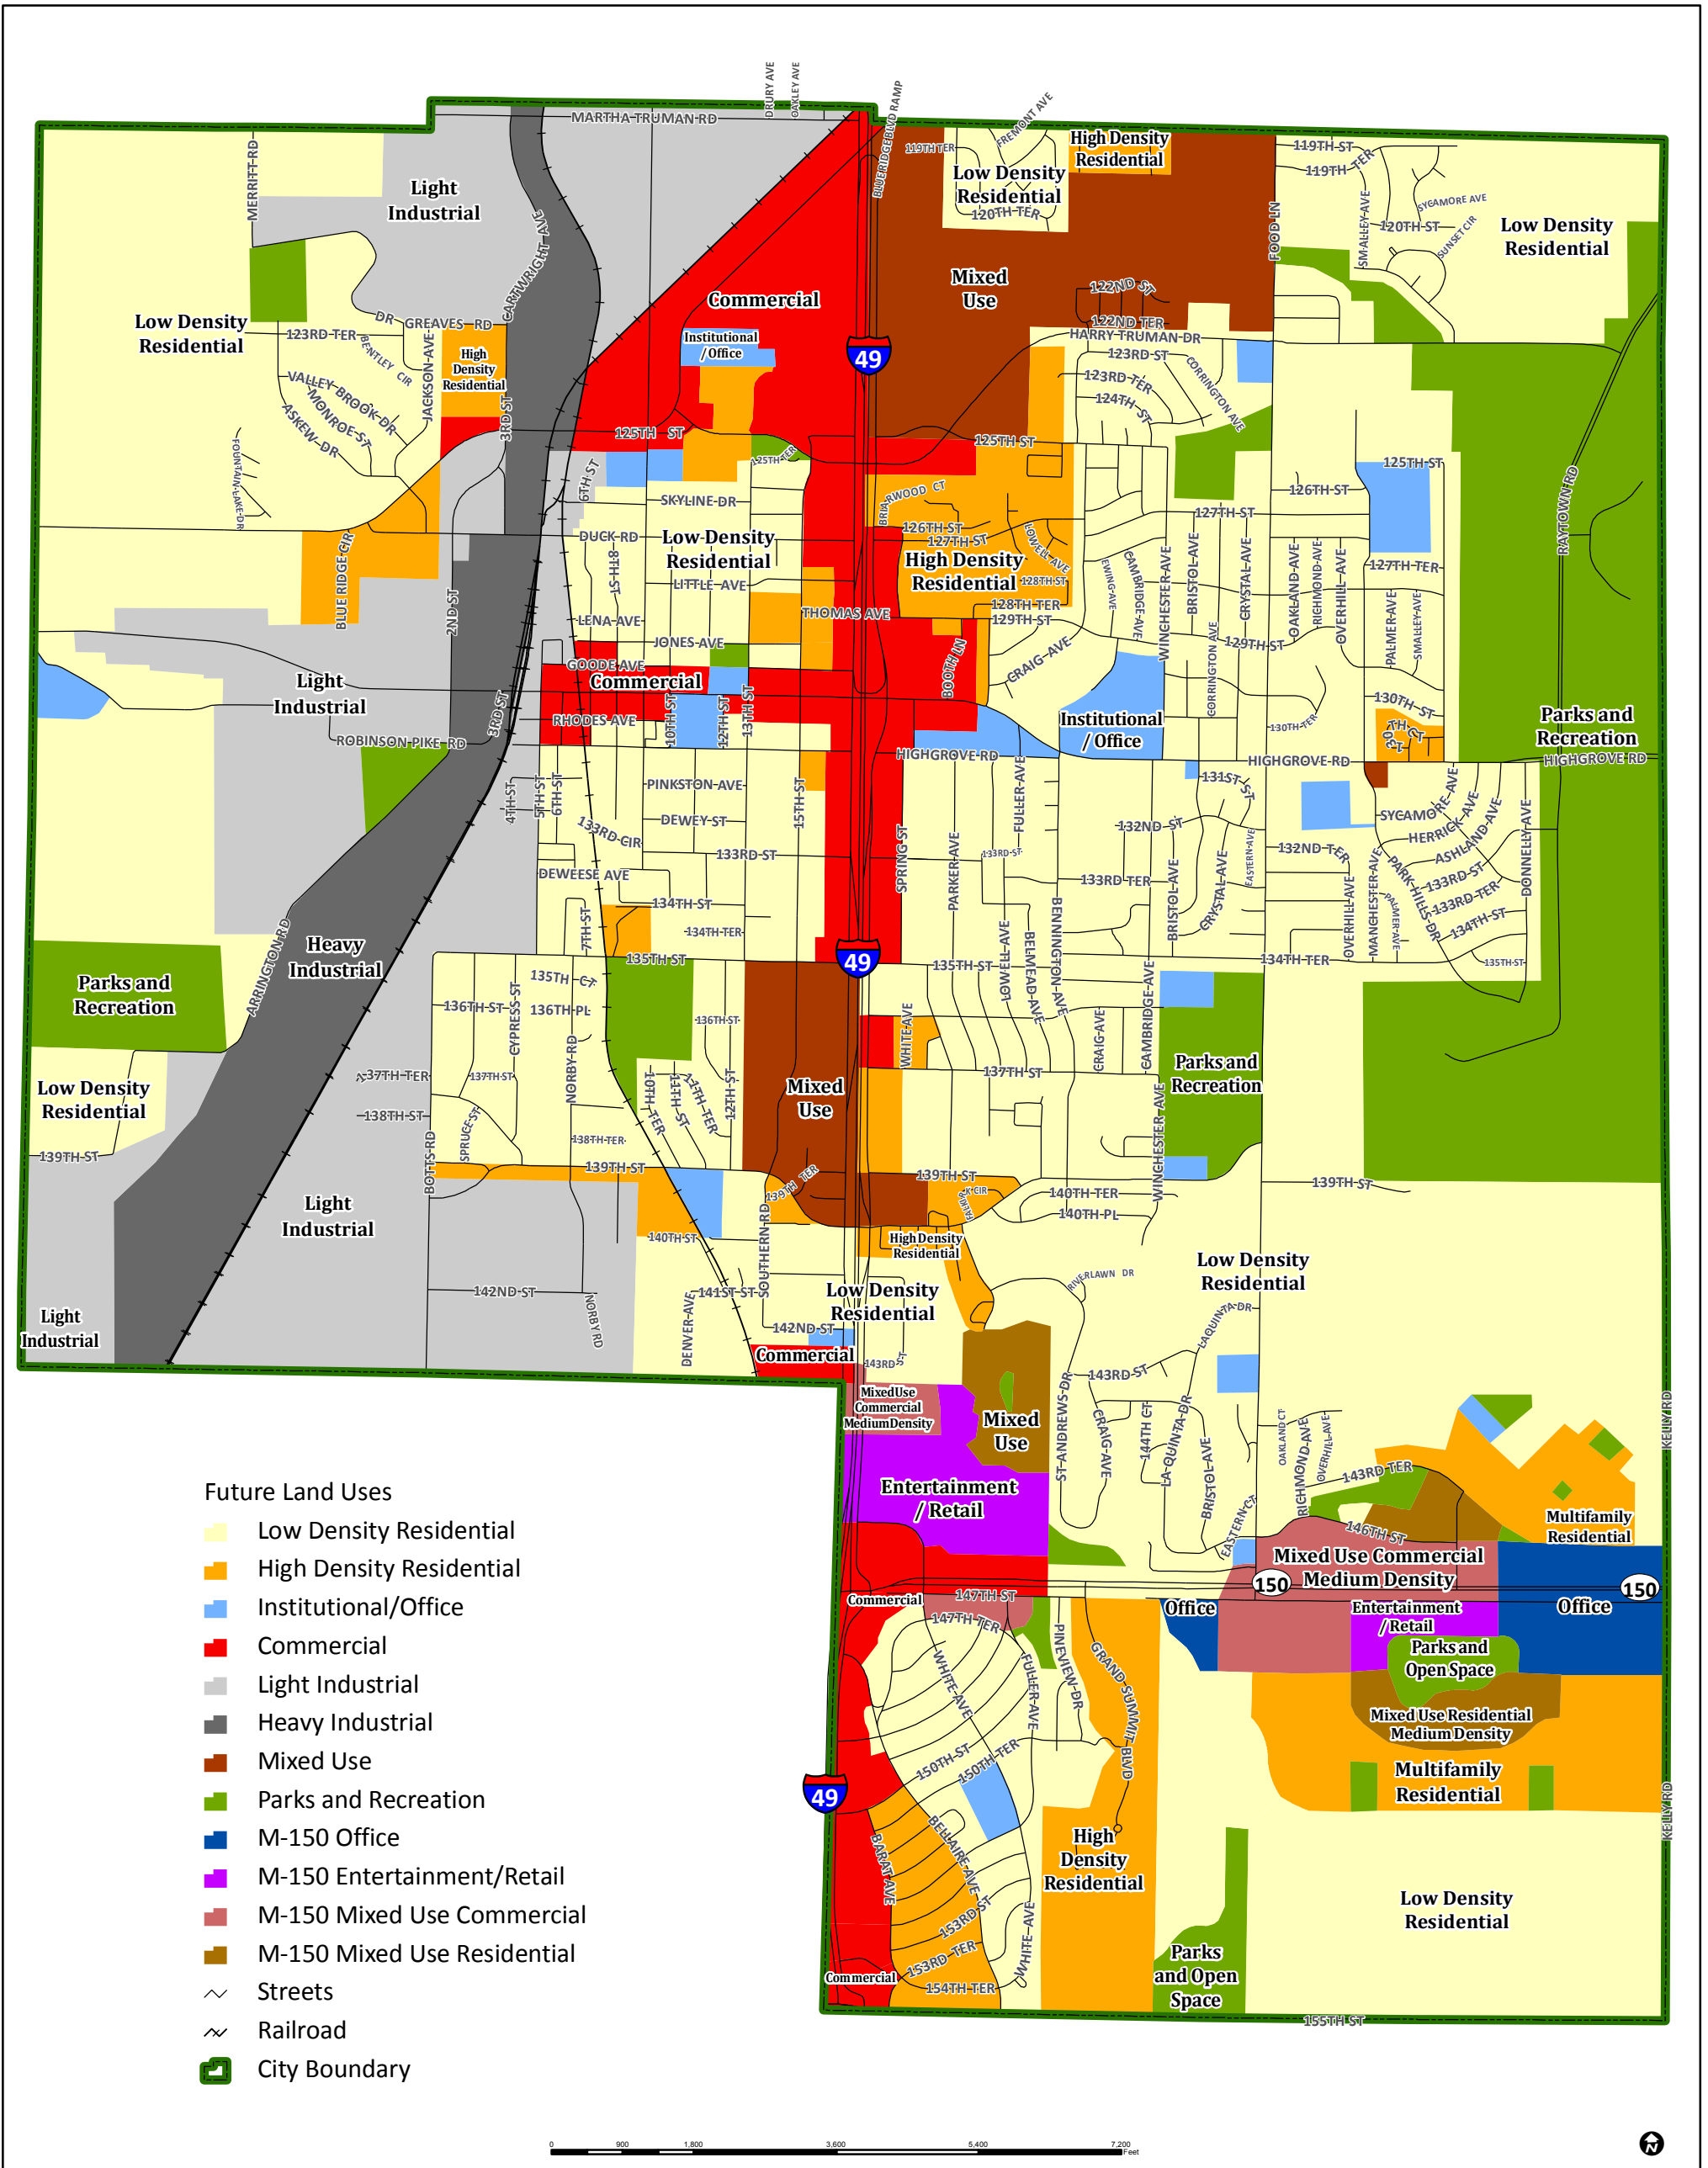

Grandview Future Land Use Plan

This map is not a stand alone document and must be used in conjunction with the text of the entire Comprehensive Plan.

This map is provided for informational purposes only and may not be suitable for legal, engineering, or surveying purposes. While every effort has been made to ensure the accuracy, completeness, correctness, and timeliness of information presented here, the burden for determining appropriateness rests solely with the user. The City of Grandview makes no warranties, express or implied, as to the use of the information herein and does not accept any responsibility for the consequences of its use.

Questions about this map may be directed to the Grandview City Planner at 816-316-4822. Map date: 3/05/2013